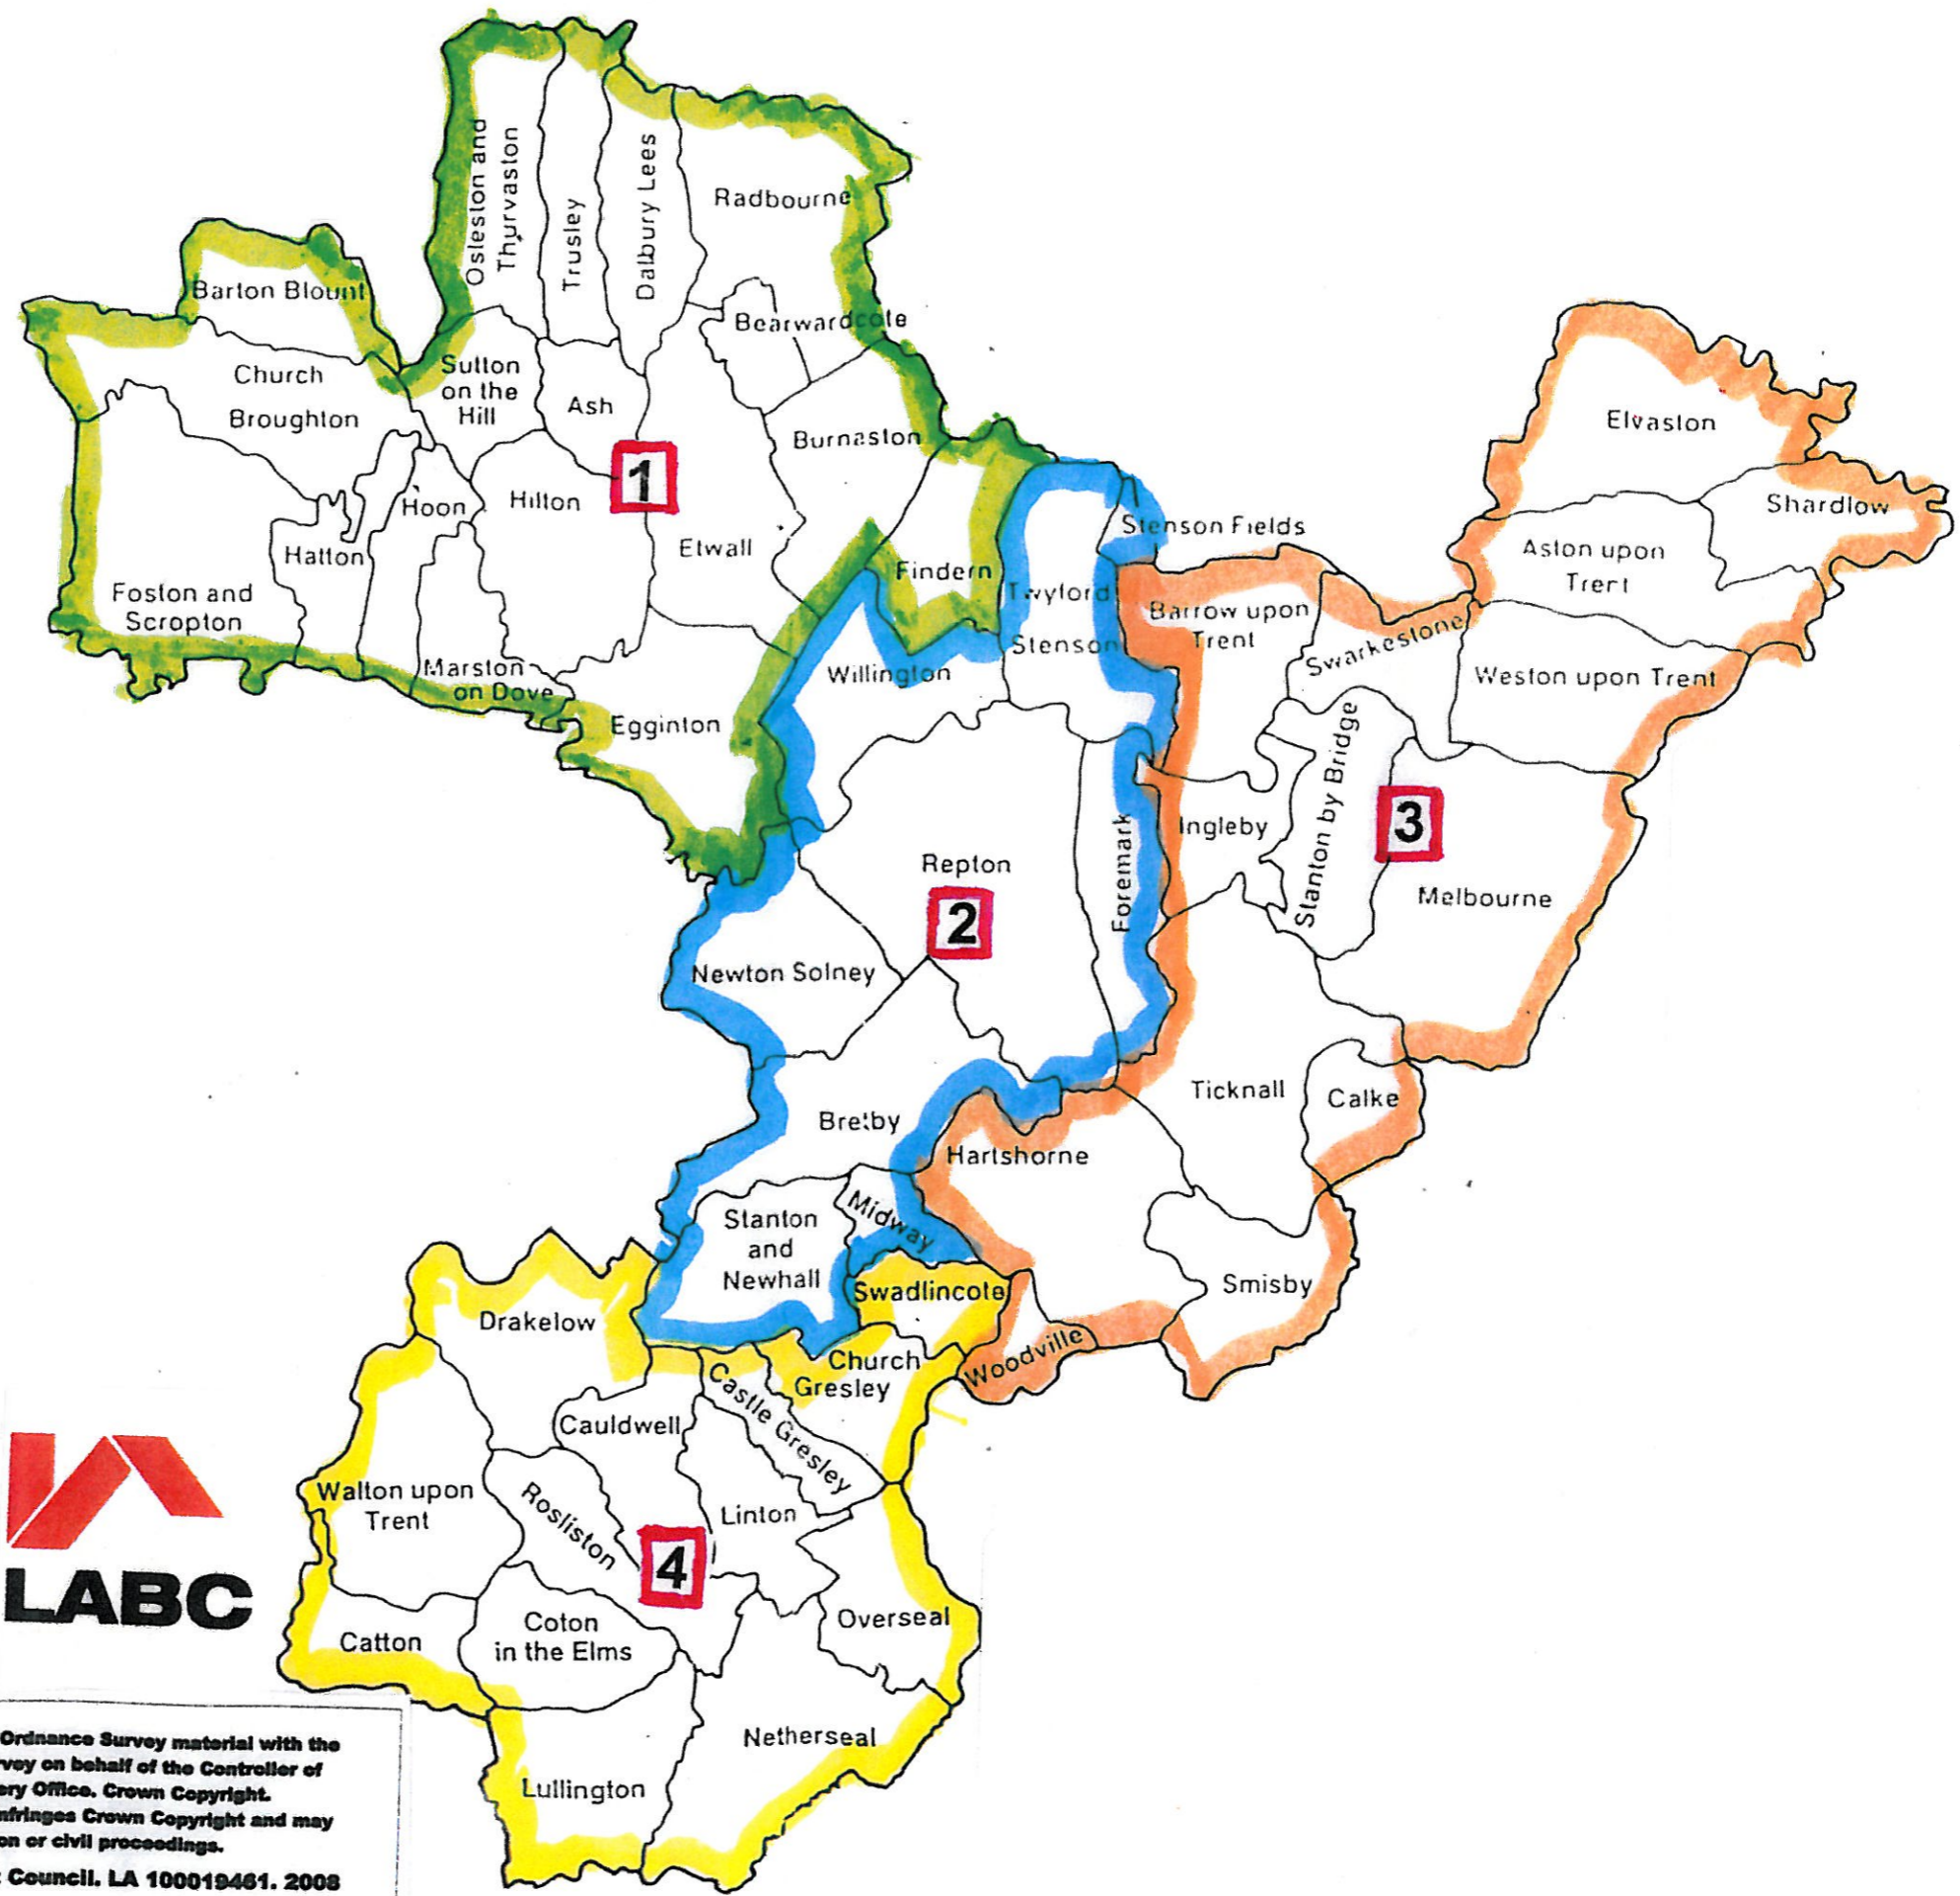

Building Control Areas

South Derbyshire District Council

This map is reproduced from Ordnance Survey material with the permission of Ordnance Survey on behalf of the Controller of Her Majesty's Stationery Office. Crown Copyright. Unauthorized reproduction infringes Crown Copyright and may lead to prosecution or civil proceedings.

South Derbyshire District Council. LA 100019461. 2008