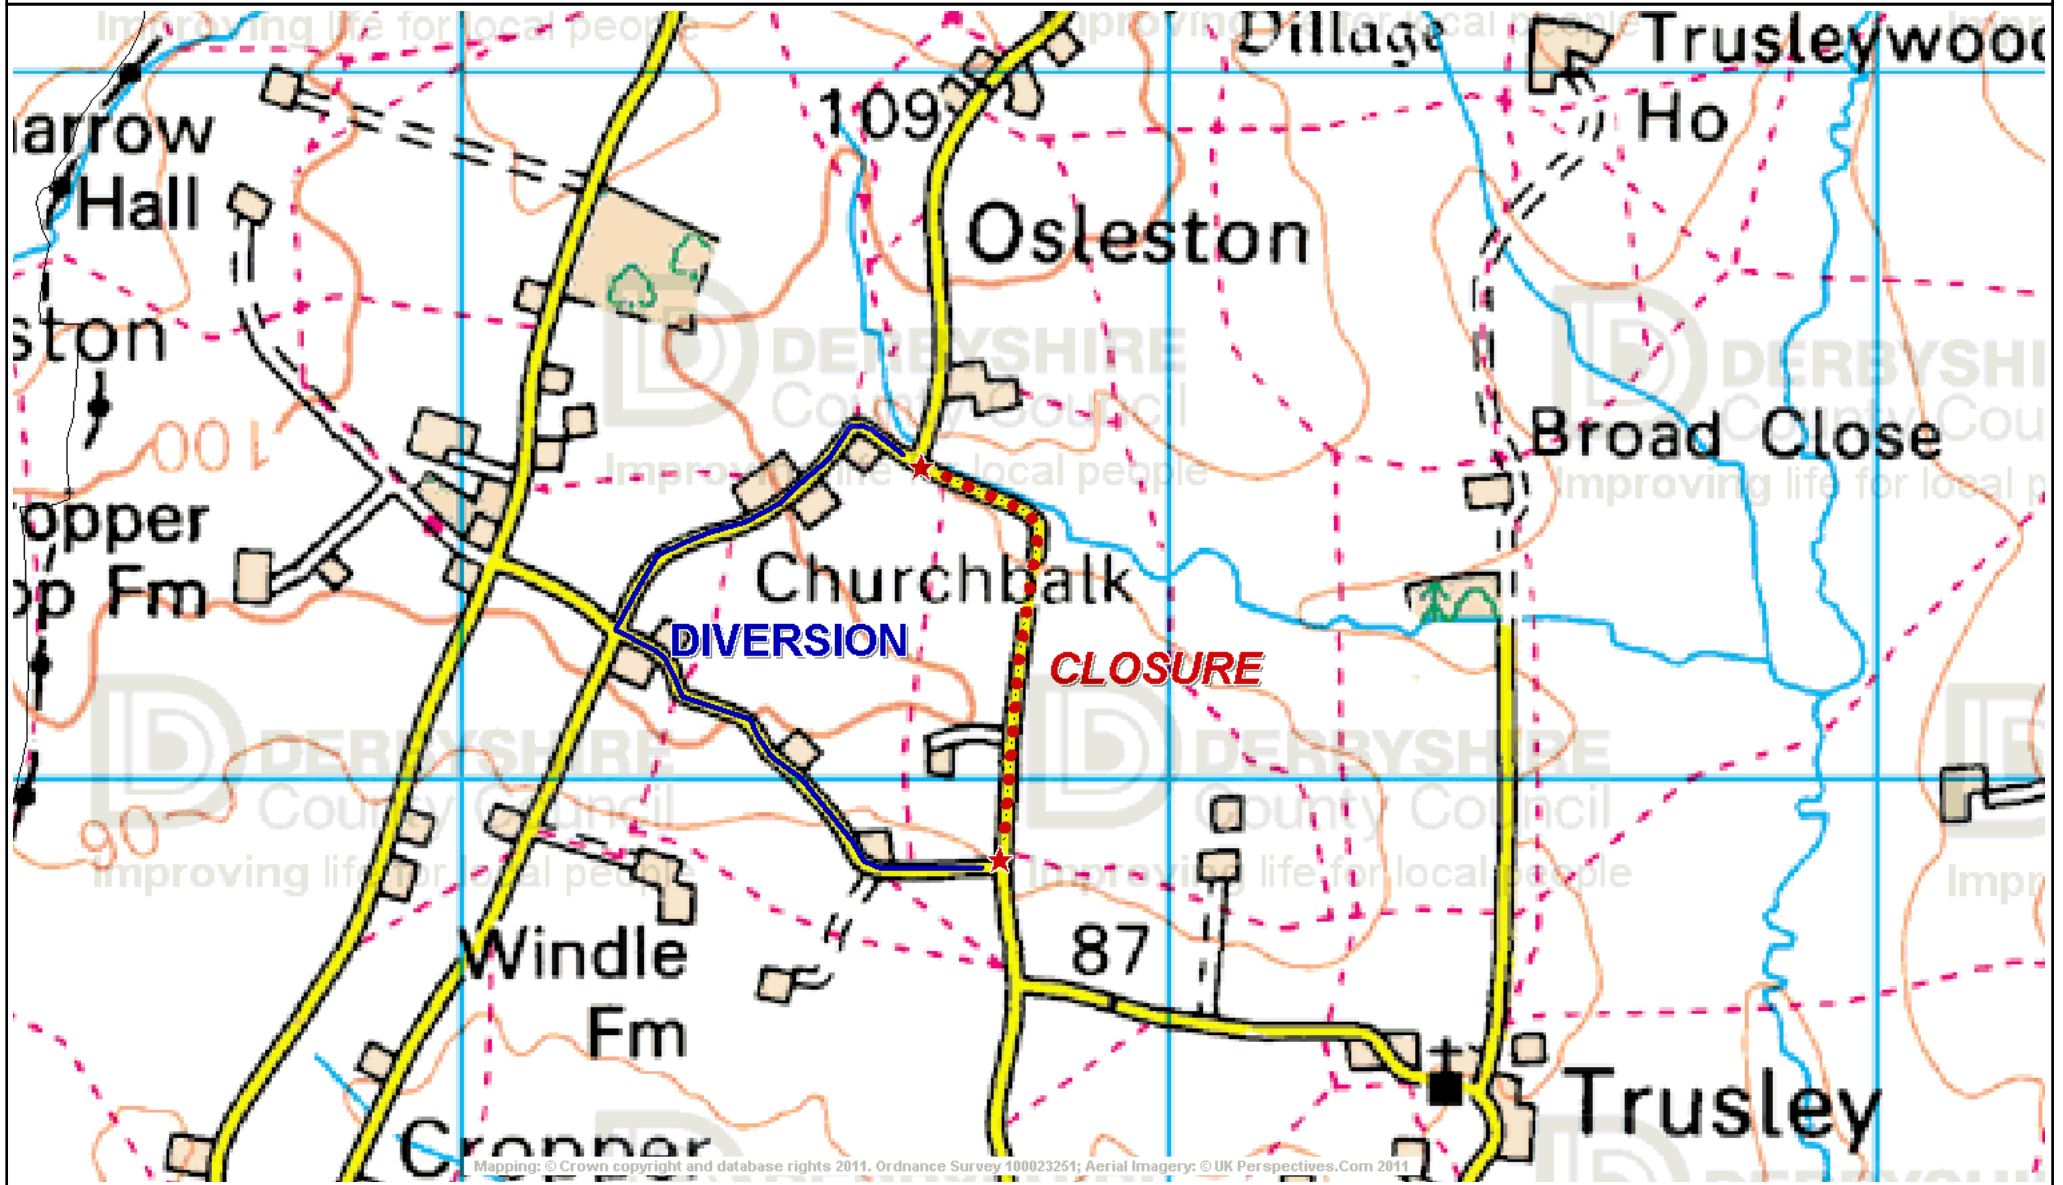

Title

RE: Temporary Road Closure: Watery Lane / Hilltop Lane, Osleston

Mapping: © Crown copyright and database rights 2011. Ordnance Survey 100023251; Aerial Imagery: © UK Perspectives.Com 2011

© Crown copyright and database rights 2011. Ordnance Survey 100023251. You are not permitted to copy, sub-licence, distribute or sell any of this data to third parties in any form.