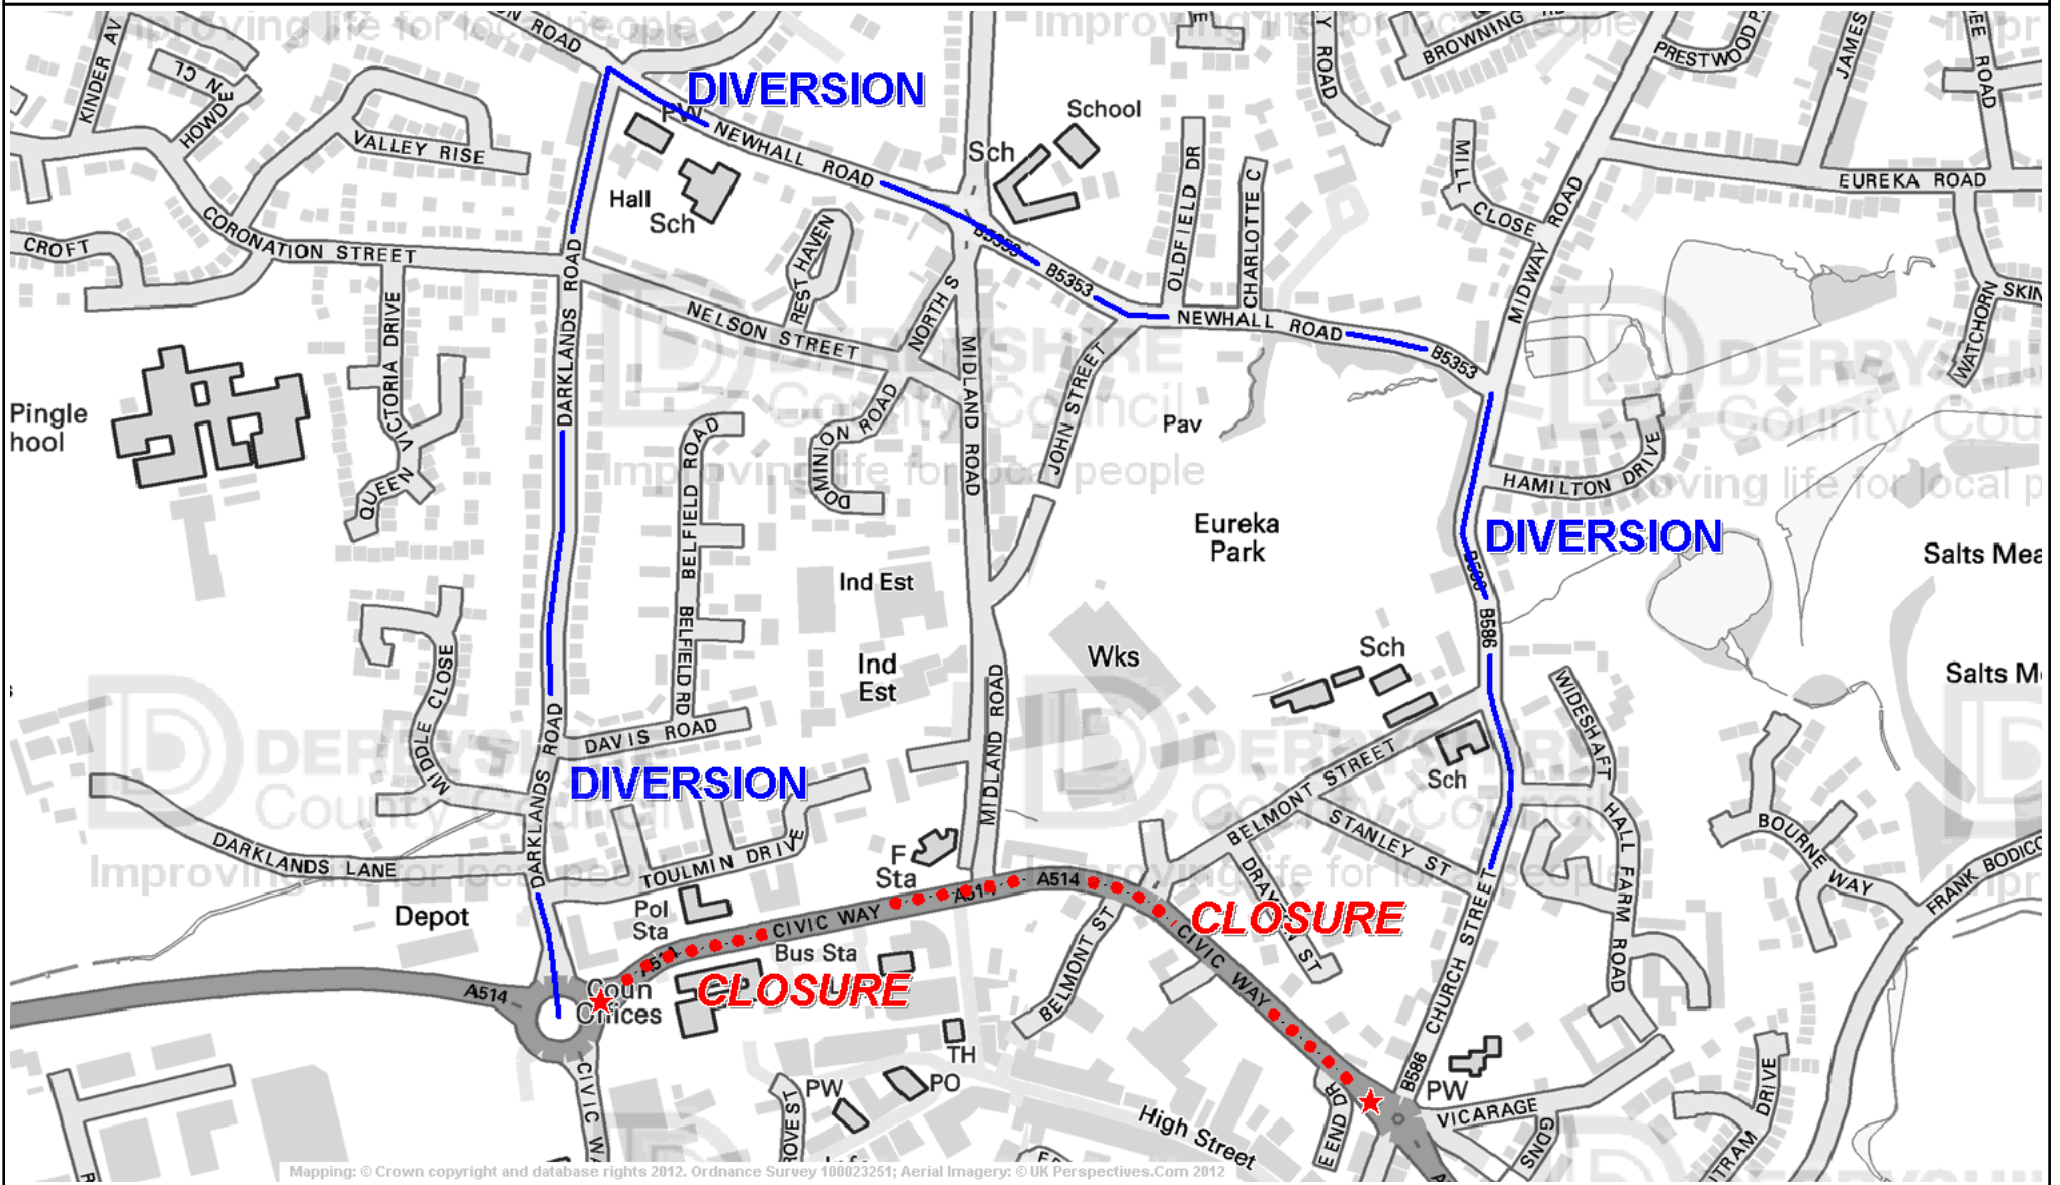

# RE: Temporary Road Closure: A514 Civic Way, Swadlincote

Mapping: © Crown copyright and database rights 2012. Ordnance Survey 100023251; Aerial Imagery: © UK Perspectives.Com 2012

© Crown copyright and database rights 2012. Ordnance Survey 100023251. You are not permitted to copy, sub-licence, distribute or sell any of this data to third parties in any form.

Date 27/1/2012

Scale 1/5576

at A4