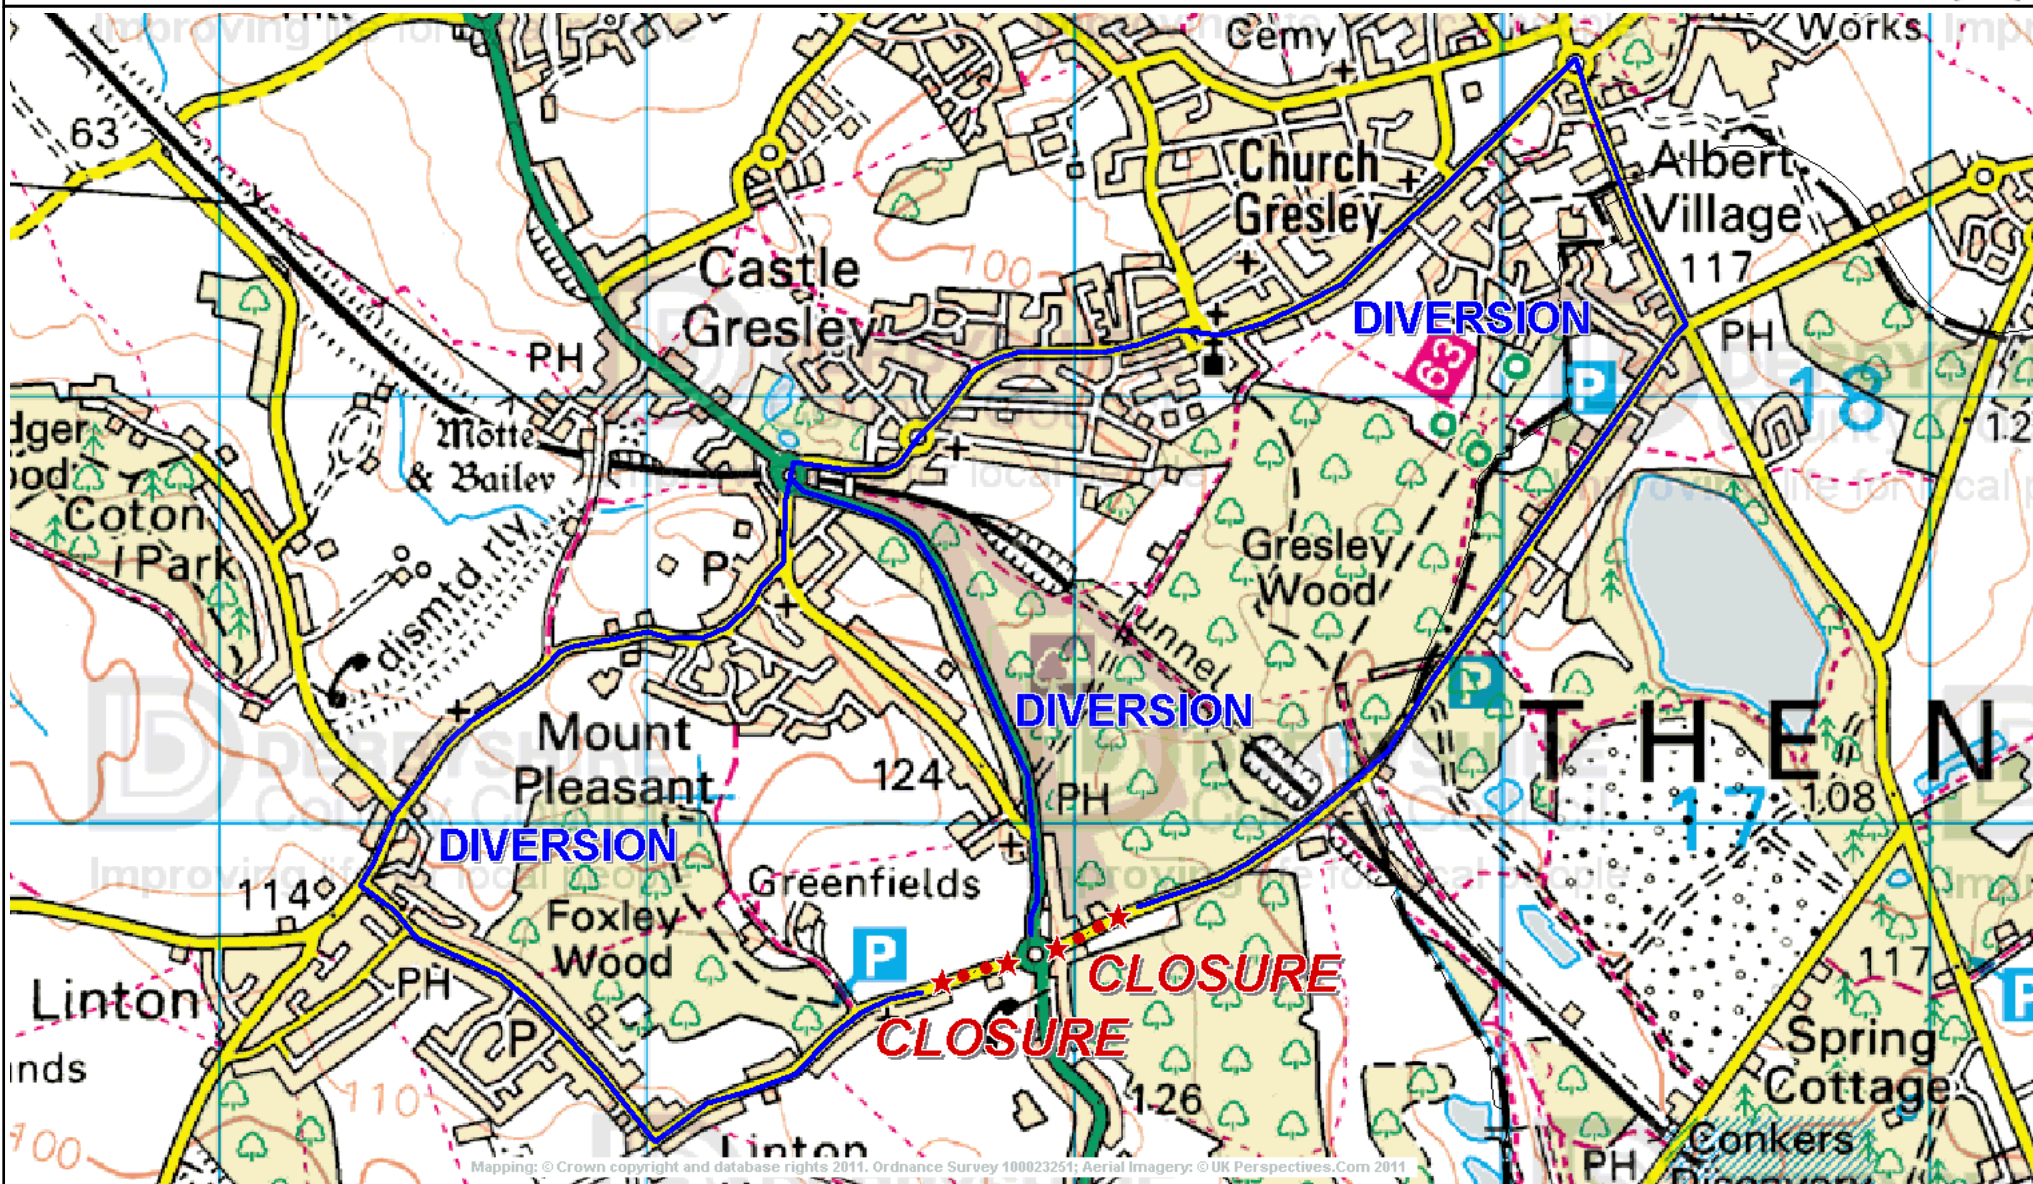

# RE: Temporary Road Closures: Park Road & Linton Heath, Overseal

Mapping: © Crown copyright and database rights 2011. Ordnance Survey 100023251; Aerial Imagery: © UK Perspectives.Com 2011

© Crown copyright and database rights 2011. Ordnance Survey 100023251.  
You are not permitted to copy, sub-licence, distribute or sell any of this data to third parties in any form.